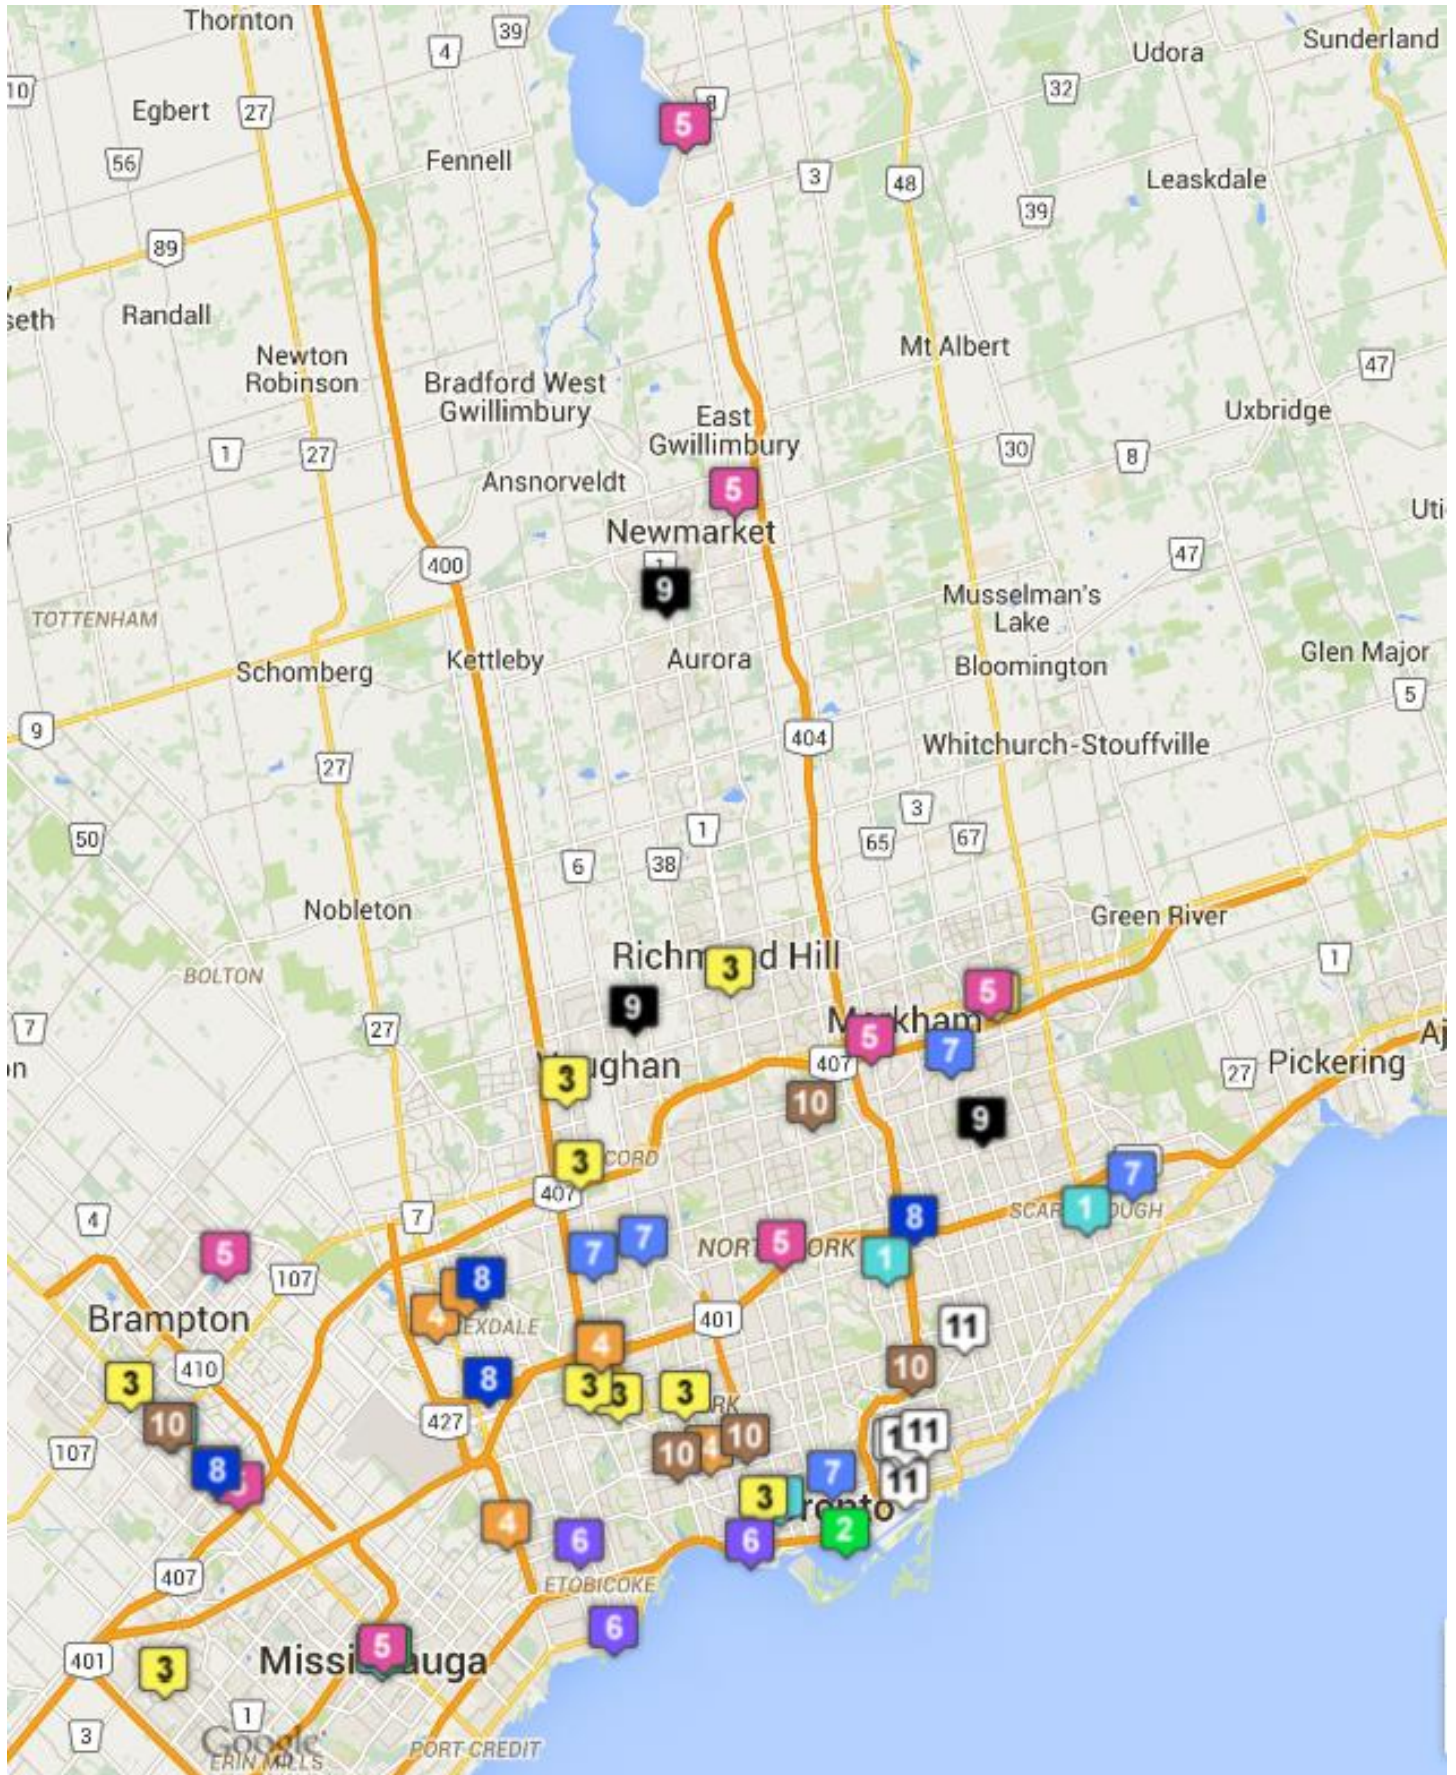

# CASIP MEMBER LOCATIONS

- 1 ACCES:151 City Centre Dr #600
- 1 ACCES: 8 Queen St E
- 1 ACCES:2100 Ellesmere Rd #250
- 1 ACCES: 1500 Don Mills Rd #102
- 1 ACCES: 489 College St #100
- 2 COLLEGE BOREAL: 50 Burnhamtho...
- 2 COLLEGE BOREAL: 1 Yonge St, 3rd...
- 3 COSTI: 1541 Jane St
- 3 COSTI: 760 College St
- 3 COSTI:700 Caledonia Rd
- 3 COSTI: 35 King St, Weston
- 3 COSTI: (Sheridan Mall) 1700 Wilson...
- 3 COSTI:10 Gillingham Dr #300
- 3 COSTI: 6750 Winston Churchill Blvd...
- 3 COSTI: 9100 Jane Street
- 3 COSTI: 7800 Jane St
- 3 COSTI: 8312 McCowan
- 3 COSTI: 10211 Yonge St, Suite #202

---

- 4 HUMBER: 205 Humber College Blvd
- 4 HUMBER:1 Bartley Bull Pkwy #12
- 4 HUMBER: 555 Burnhamthorpe Rd #...
- 4 HUMBER: (Sheridan Mall) 1700 Wil...
- 4 HUMBER:1345 St Clair Ave W
- 4 HUMBER:1620 Albion Rd
- 5 JOB SKILLS: 8400 Woodbine Ave
- 5 JOB SKILLS: 155 Riverglen Dr
- 5 JOB SKILLS: 17915 Leslie St
- 5 JOB SKILLS: 199 County Ct Blvd
- 5 JOB SKILLS: 55 City Centre Dr #303
- 5 JOB SKILLS: 50 Sunnyvale Gate
- 5 JOB SKILLS 45 Sheppard Ave E
- 5 JOB SKILLS: 4691 Highway 7
- 6 JOBSTART: 2930 Lake Shore Blvd W
- 6 JOBSTART:41 Chauncey Ave
- 6 JOBSTART: 219 Dufferin St #1c
- 7 JVS TORONTO:1911 Finch Ave W #3
- 7 JVS TORONTO:1280 Finch Ave W #...
- 7 JVS TORONTO:111 Wellesley St E
- 7 JVS TORONTO:3780 14th Ave
- 7 JVS TORONTO: 2868 Ellesmere Road
- 8 MICROSKILLS: 21 Panorama Court...
- 8 MICROSKILLS:499 Main St S #61
- 8 MICROSKILLS:1 Vulcan St
- 8 MICROSKILLS:200 Consumers Rd...
- 9 SENECA: 3660 Midland Ave, 2nd flo...
- 9 SENECA: 16655 Yonge St #3
- 9 SENECA: 1490 Major Mackenzie Dr...
- 10 SKILLS for CHANGE: 21 Nelson St...
- 10 SKILLS for CHANGE:791 St Clair Av...
- 10 SKILLS for CHANGE:10 Gateway Bl...
- 10 SKILLS for CHANGE:344 John St
- 10 SKILLS for CHANGE: 30 Weston Ro...
- 11 WOODGREEN: 1080 Queen St E
- 11 WOODGREEN: 815 Danforth Ave, 3r...
- 11 WOODGREEN: 989 Danforth Ave
- 11 WOODGREEN: 1491 Danforth Ave
- 11 WOODGREEN: 1533 Victoria Park A...